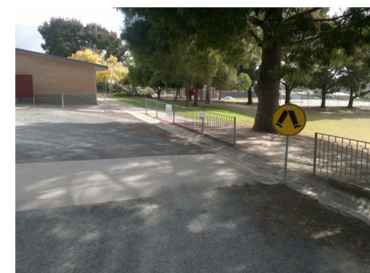

Good Shepherd
Lutheran School
ANGASTON

Car Park & Safety Policy

1. Observe 25km/h speed limit in front of school on Neldner Ave when children present.

2. Observe 10km/h speed limit in OSHC car park and watch for children in and out of cars.

3. Stop for students and parents crossing at speed hump.

4. Kiss and drop zone in front of school – stop for students and parents. Absolute NO PARKING.

5. No parking down drive – 5km/h caution children playing – park in Shepherd's Hub (gym) car park.